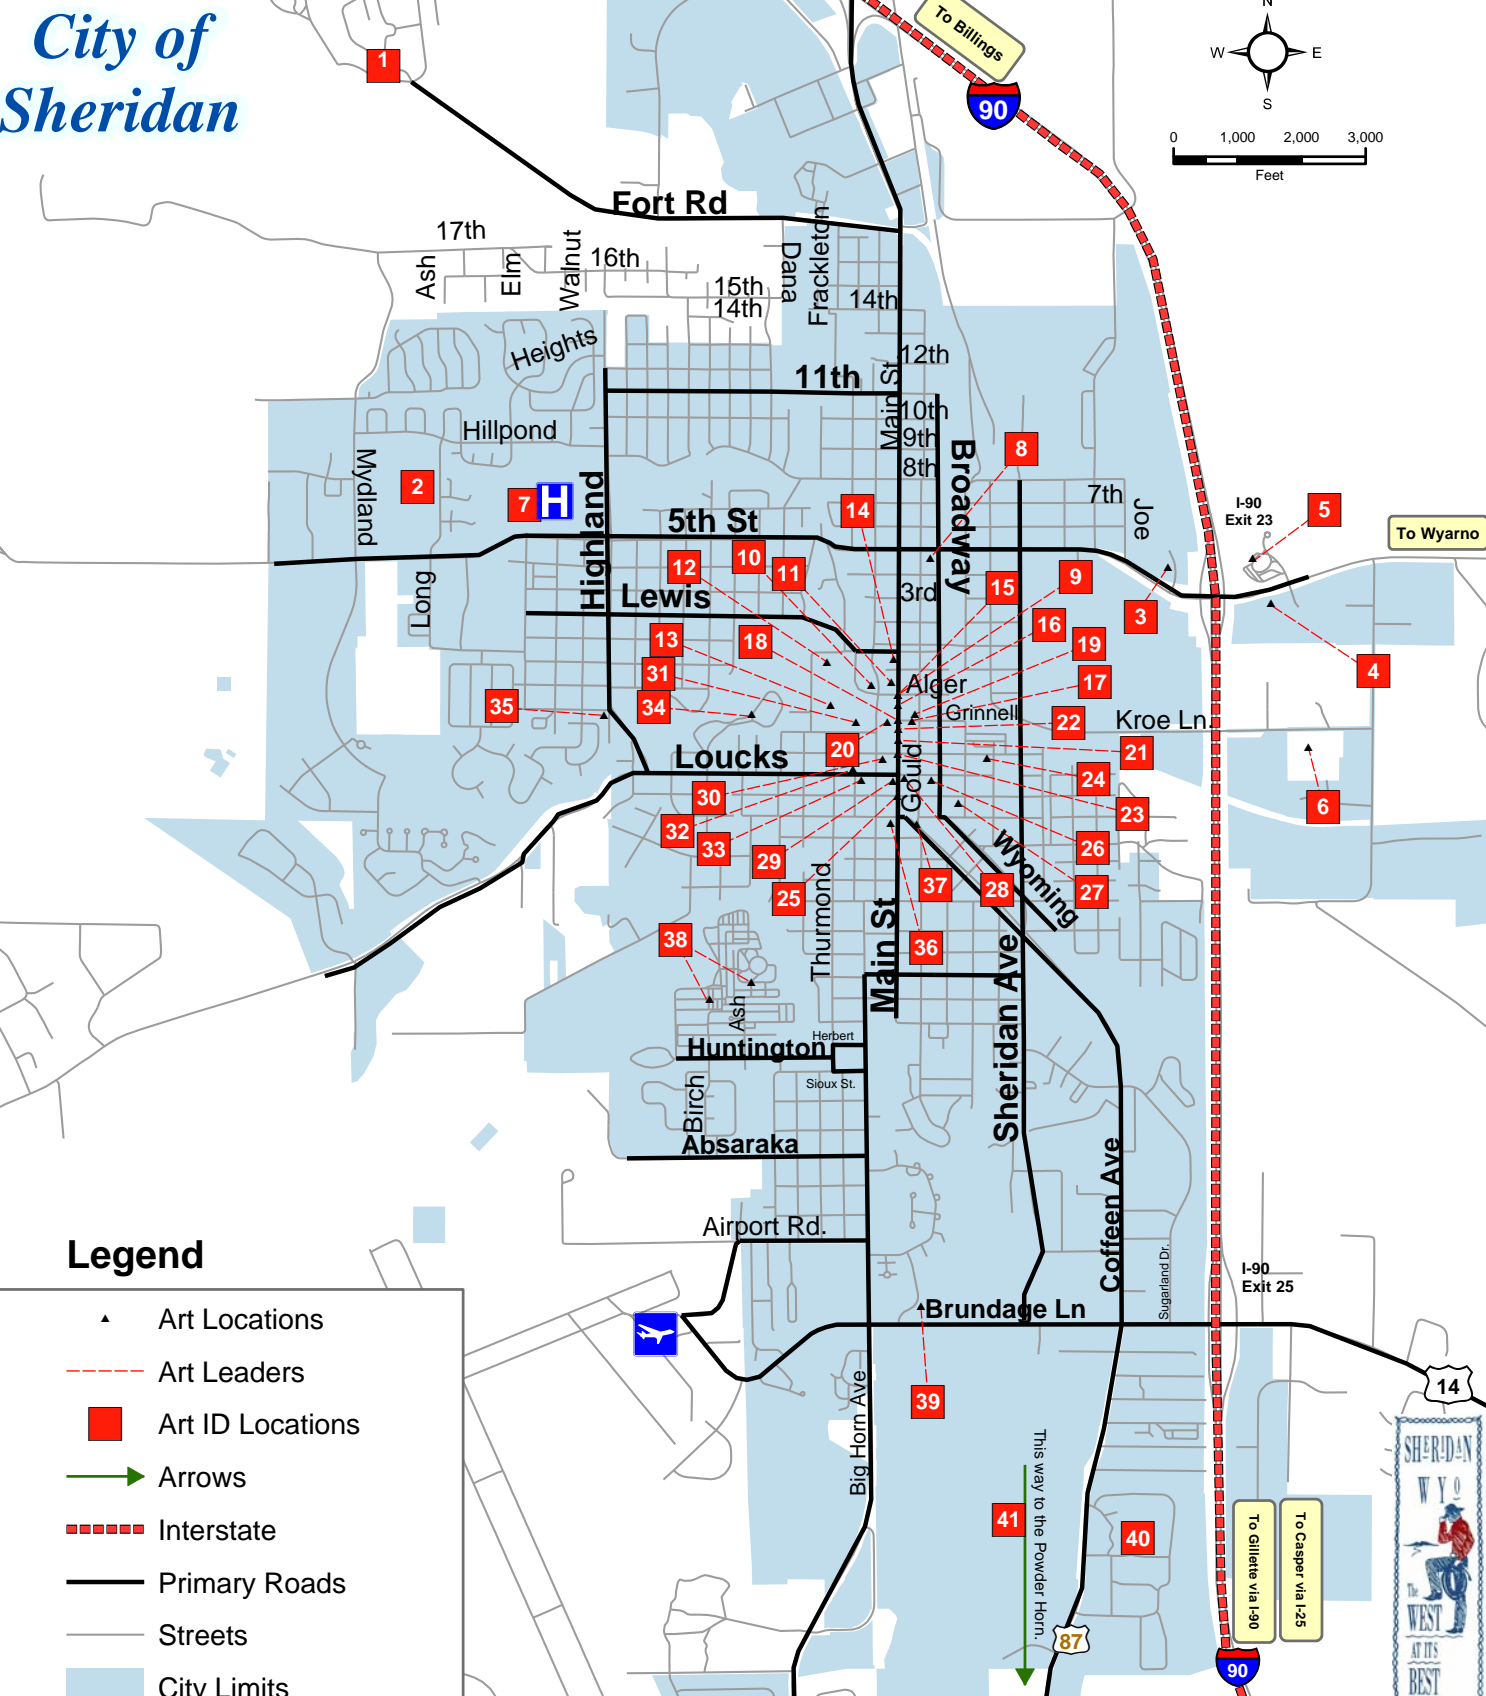

City of Sheridan

Legend

- Art Locations
- Art Leaders
- Art ID Locations
- Arrows
- Interstate
- Primary Roads
- Streets
- City Limits

Date: 9-8-2010

1 Veterans Hospital	11 Carroll Furniture Warehouse	21 Foothills Gallery	31 Sheridan Senior Center
2 Sheridan High School	12 YMCA	22 145 N Main	32 Kalif Shrine
3 Historical Museum	13 Whitney Commons	23 Brundage & Main	33 St Peters Episcopal Church
4 Rock Stop	14 Wells Fargo Bank	24 Hand in Hand Child Care	34 Kendrick Park
5 Visitor's Center	15 Rainbow Bar	25 Main & Works	35 Trinity Lutheran Church
6 1716 KROE Lane	16 Fly Shop of the Big Horns	26 Holy Name Catholic Church	36 County Courthouse
7 Memorial Hospital	17 Grinnell Plaza	27 First Christian Church	37 Coffeen & Gould
8 Sheridan Inn	18 Main and Grinnell Plaza	28 Hospital Pharmacy	38 Sheridan Cemetery
9 Alger and Main	19 City Hall	29 First Interstate Bank	39 First Presbyterian Church
10 Sheridan Library	20 King's Saddlery	30 First Federal Savings	40 Sheridan College